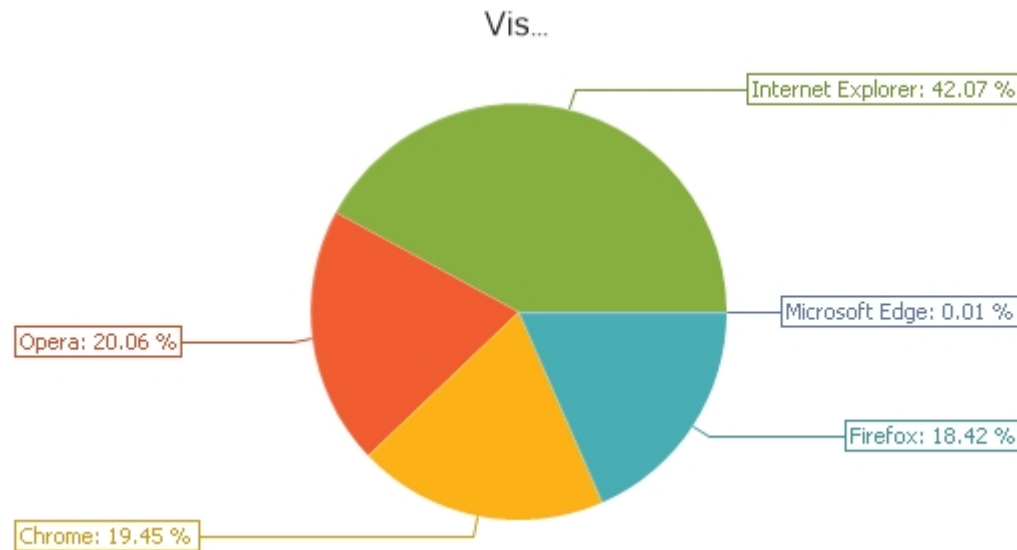

Browsers

Browsers of users of a site or site collection

Current filters:

Date Range

10/7/2010 - 10/7/2018

Include logons

All logons

Browser	Visits	Visits rate
Internet Explorer	16035	42.07 %
Opera	7646	20.06 %
Chrome	7415	19.45 %
Firefox	7020	18.42 %