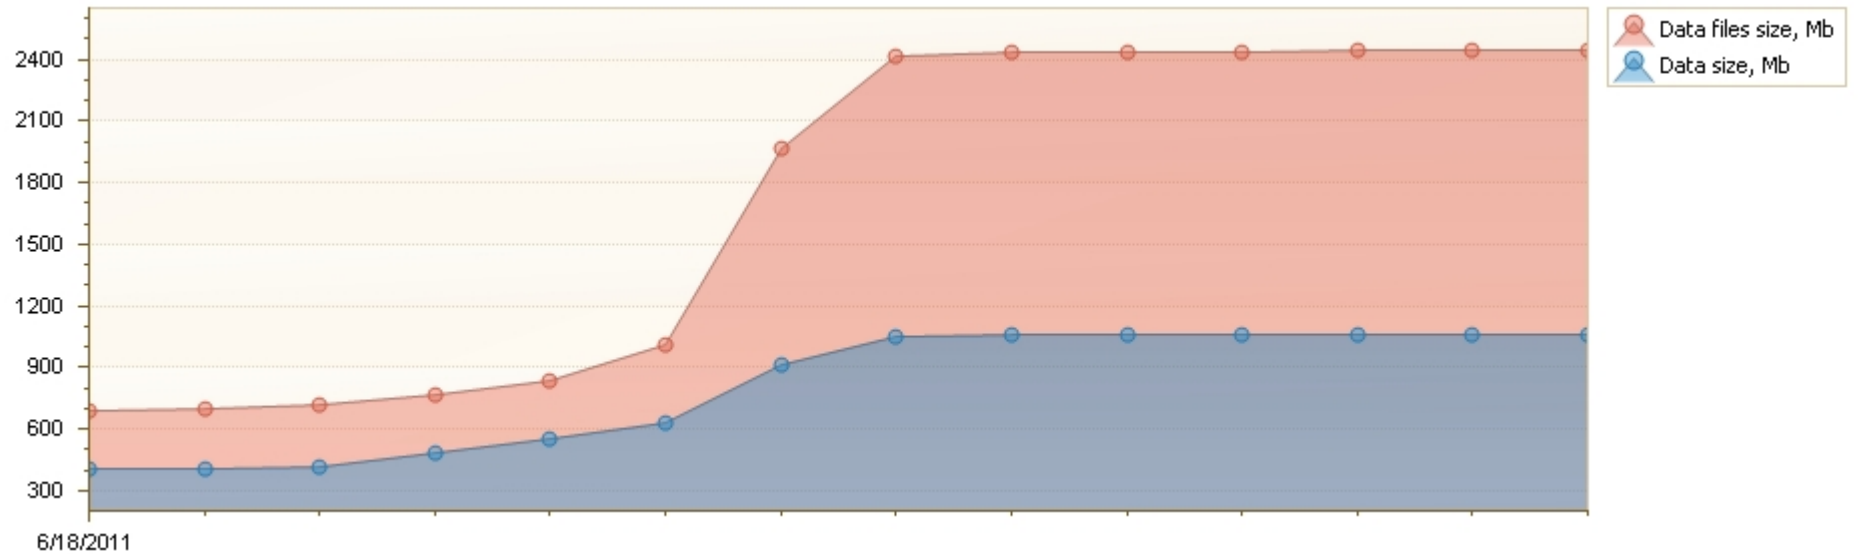

Database size growth

Dynamics of SharePoint database growth on a daily basis

Current filters:

Date Range

6/10/2010 - 7/1/2011

Database	Data size, Mb	Index size, Mb	Data files size, Mb	Log files size, Mb
7/1/2011	1,060.03	1,179.70	2,445.06	3,259.53
6/30/2011	1,059.06	1,178.74	2,443.06	3,259.53
6/29/2011	1,058.27	1,178.10	2,442.06	3,259.53
6/28/2011	1,057.16	1,177.61	2,439.06	3,259.53
6/27/2011	1,056.01	1,176.79	2,437.06	3,259.53
6/26/2011	1,057.73	1,177.70	2,433.06	3,247.22
6/25/2011	1,049.63	1,168.59	2,415.06	3,247.22

6/24/2011	908.35	862.34	1,965.06	3,247.22
6/23/2011	634.61	333.00	1,007.06	21,948.78
6/22/2011	553.49	247.10	839.06	21,948.78
6/21/2011	482.31	244.37	763.06	21,948.78
6/20/2011	419.20	237.62	721.06	21,948.78
6/19/2011	406.77	224.63	695.06	21,261.39
6/18/2011	405.28	223.67	693.06	21,261.39