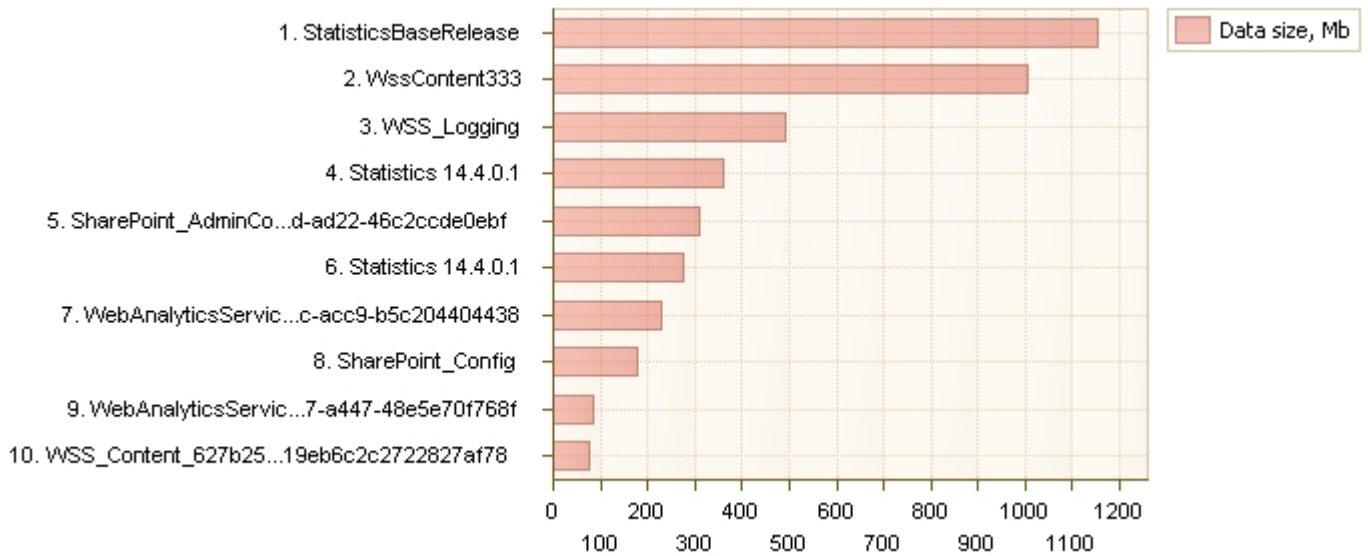

Database size overview

Information about the size of the SharePoint database

Current filters:

Date Range 10/15/2011 - 11/15/2011
 Include logons All logons

Database	Server	Data size, Mb	Index size, Mb	Data files size, Mb	Log files size, Mb
StatisticsBaseRelease	SP14-DB	1,151.66	1,762.54	2,988.25	0.81
WssContent333	SP14-DB	1,006.30	125.20	1,136.25	3.81
WSS_Logging	SP14-DB	489.98	145.56	4,371.75	5.69
Statistics 14.4.0.1	SP14-DB	361.22	468.41	846.25	19,235.75
SharePoint_AdminContent_a85b4db8-fba4-4cfd-ad22-46c2ccde0ebf	SP14-DB	308.30	59.31	376.50	83.88
Statistics 14.4.0.1	SP14-DB	276.21	387.45	749.25	5,065.19
WebAnalyticsServiceApplication_ReportingDB_aaa1f21c-46c8-473c-acc9-b5c204404438	SP14-DB	227.29	117.84	1,729.88	47.25
SharePoint_Config	SP14-DB	178.42	67.90	1,483.94	2,148.00
WebAnalyticsServiceApplication_StagingDB_bd5bf6f7-40d9-4027-a447-48e5e70f768f	SP14-DB	82.77	4.91	1,244.00	319.06
WSS_Content_627b2561e349419eb6c2c2722827af78	SP14-DB	76.61	20.15	107.25	29.25