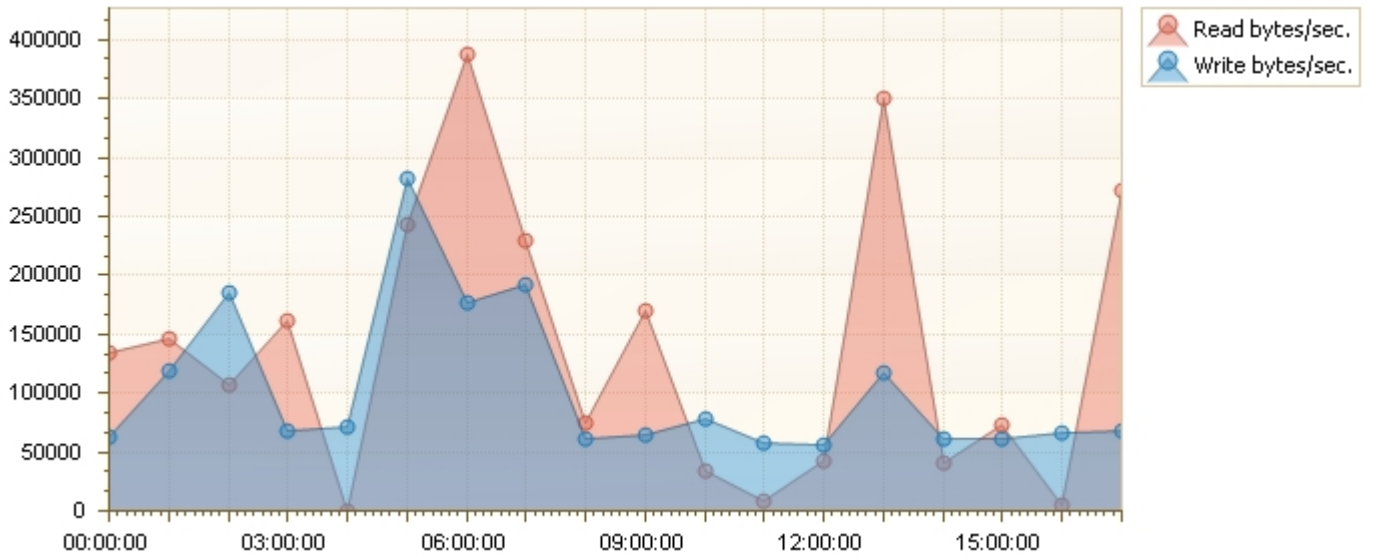

Disk usage

Summary disk usage on the SharePoint farm

Current filters:

Date Range 11/7/2011
Average parameter 60 minutes

Time	Avg. % disk usage	Read bytes/sec.	Write bytes/sec.	Total bytes/sec.
17:00:00	30.00 %	272,648.98	68,251.38	340,900.36
16:00:00	30.00 %	5,267.01	66,988.61	72,255.62
15:00:00	30.00 %	73,716.13	61,137.17	134,853.30
14:00:00	30.00 %	40,723.76	61,245.67	101,969.43
13:00:00	30.00 %	350,106.80	116,774.37	466,881.17
12:00:00	30.00 %	42,219.51	56,372.67	98,592.18
11:00:00	30.00 %	8,708.49	58,178.33	66,886.82
10:00:00	30.00 %	34,686.00	78,661.90	113,347.90
09:00:00	30.00 %	169,791.54	64,748.15	234,539.69
08:00:00	30.00 %	75,042.75	61,211.02	136,253.77
07:00:00	30.00 %	228,852.72	191,814.17	420,666.89
06:00:00	30.00 %	387,901.07	176,921.88	564,822.94
05:00:00	30.00 %	242,897.19	282,464.97	525,362.17
04:00:00	30.00 %	216.38	71,557.47	71,773.85
03:00:00	30.00 %	161,603.16	68,695.81	230,298.98
02:00:00	30.00 %	106,758.38	184,703.42	291,461.80
01:00:00	30.00 %	146,077.62	119,698.03	265,775.65
00:00:00	30.00 %	133,788.91	63,274.79	197,063.70

Avg.: 30 Total: 2,481,0 Total: 1,852,699.8 Total: 4,333,706.22