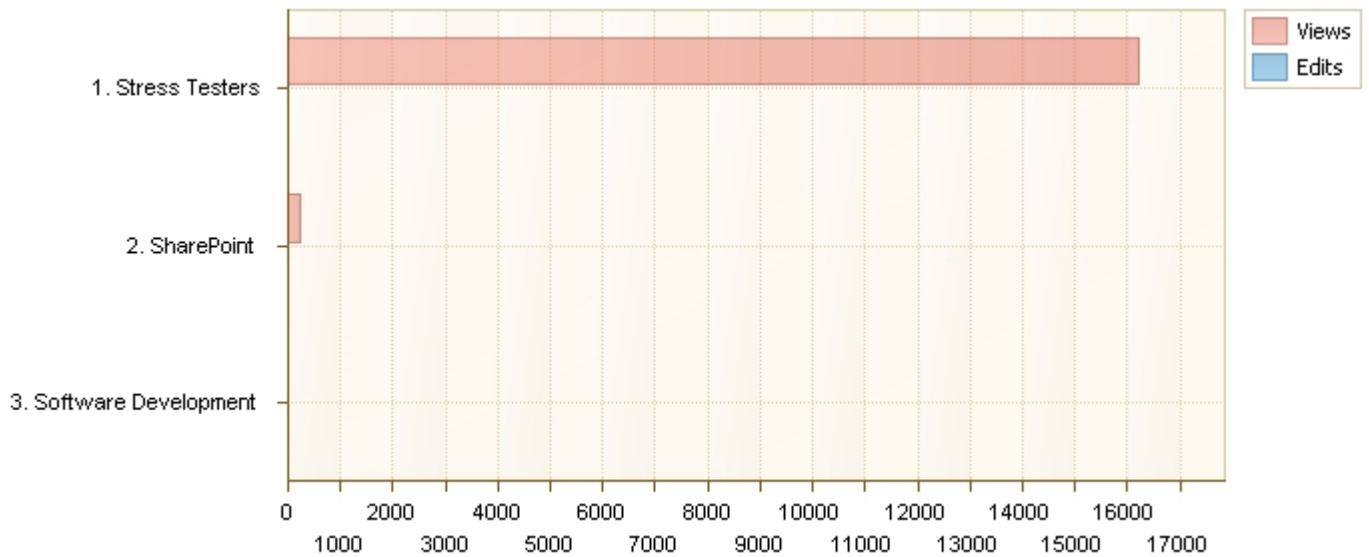

Documents by Active Directory departments

Use of documents by Active Directory departments

Current filters:

Date Range 10/2/2011 - 11/2/2011

Department	Views	Edits	Created	Deleted
Stress Testers	16233	0	0	0
SharePoint	240	1	0	0
Software Development	8	0	0	0
	Total: 16481	Total: 1	Total: 0	Total: 0