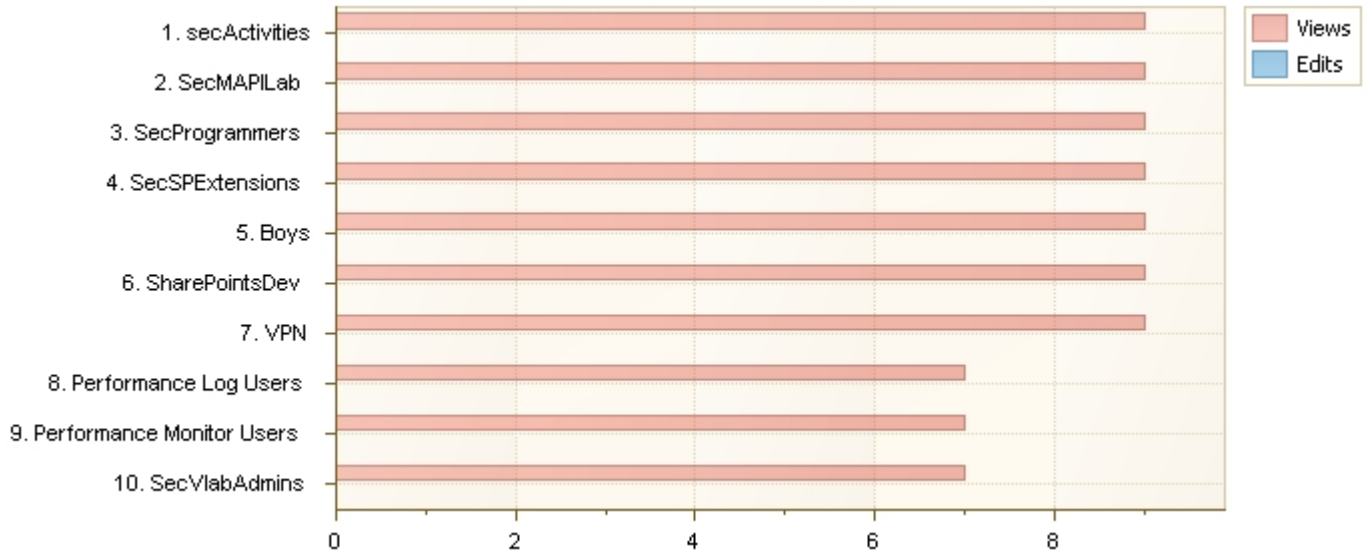

Documents by roles

Use of documents by roles

Current filters:

Date Range

9/28/2011 - 10/28/2011

Role	Views	Edits	Created	Deleted
VPN	9	0	0	0
SharePointsDev	9	0	0	0
Boys	9	0	0	0
SecSPExtensions	9	0	0	0
SecProgrammers	9	0	0	0
SecMAPILab	9	0	0	0
secActivities	9	0	0	0
SecVlabAdmins	7	0	0	0
Performance Monitor Users	7	0	0	0
Performance Log Users	7	0	0	0
	Total: 84	Total: 0	Total: 0	Total: 0