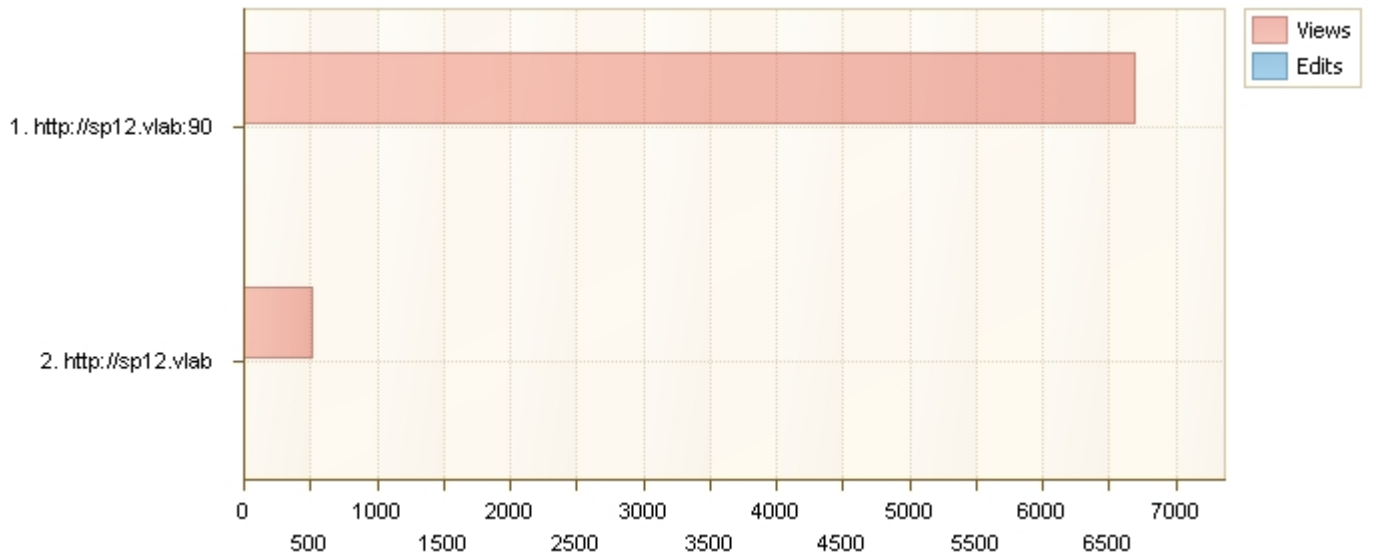

Documents by site collections

Documents usage summary by site collections

Current filters:

Date Range

10/2/2011 - 11/2/2011

Site collection url	Views	Edits	Created	Deleted
http://sp12.vlab:90	6695	0	0	0
http://sp12.vlab	518	0	0	0
	Total: 7213	Total: 0	Total: 0	Total: 0