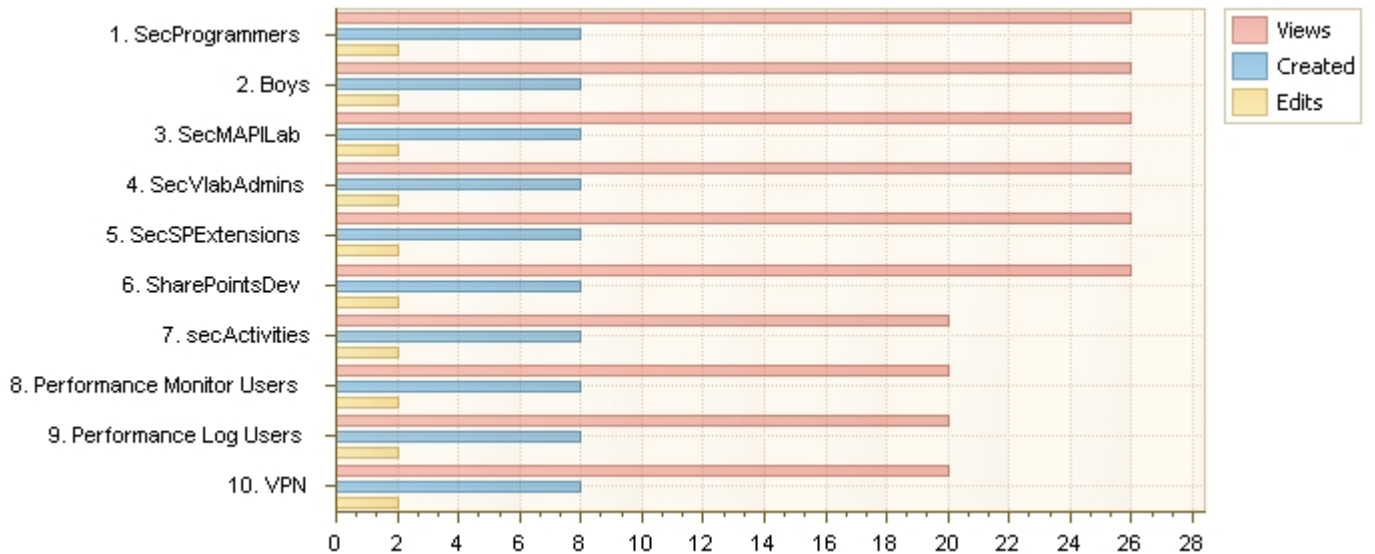

List items by roles

Usage of list items by roles

Current filters:

Date Range

10/15/2010 - 11/15/2011

Role	Views	Created	Edits	Deleted
VPN	20	8	2	0
Performance Log Users	20	8	2	0
Performance Monitor Users	20	8	2	0
secActivities	20	8	2	0
SharePointsDev	26	8	2	0
SecSPExtensions	26	8	2	0
SecVlabAdmins	26	8	2	0
SecMAPILab	26	8	2	0
Boys	26	8	2	0
SecProgrammers	26	8	2	0
SecReportsReader	6	0	0	0
SecSharepoint	6	0	0	0
English	6	0	0	0
Web	6	0	0	0
Total:	260	80	20	0