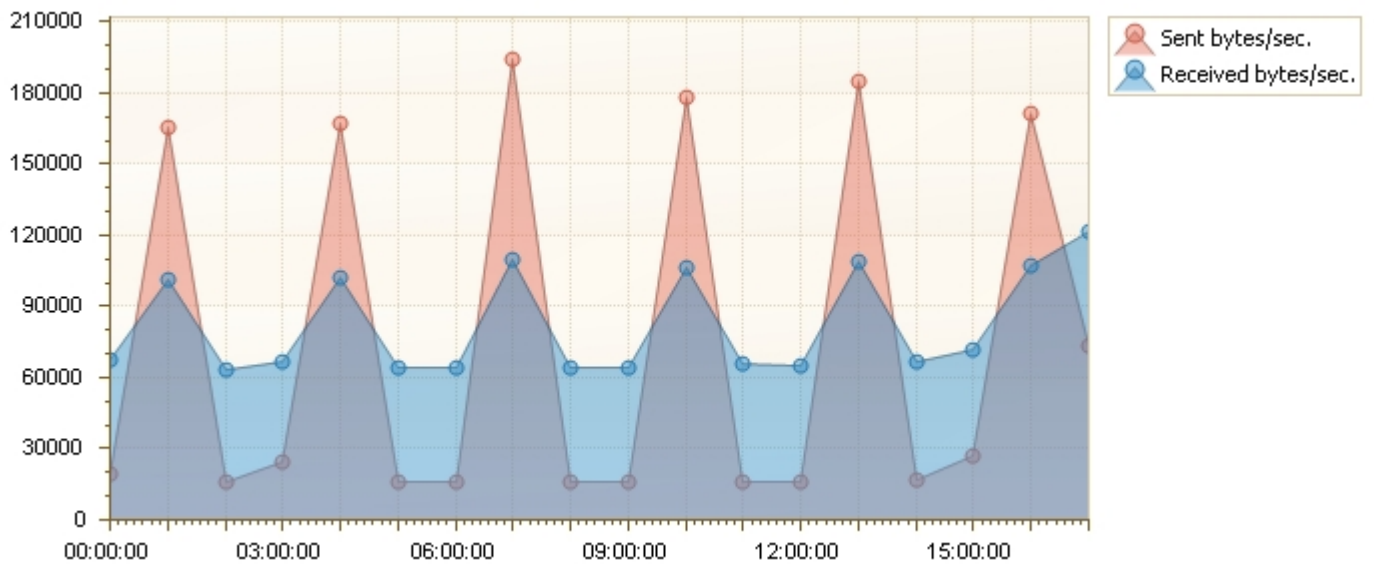

# Network usage

Network usage by servers of the SharePoint farm

Current filters:

Date Range 11/7/2011  
Average parameter 60 minutes

Time	Sent bytes/sec.	Received bytes/sec.	Total bytes/sec.
17:00:00	73,552.93	121,596.47	195,149.40
16:00:00	171,675.77	106,899.17	278,574.94
15:00:00	27,229.81	71,778.57	99,008.38
14:00:00	17,124.32	66,700.18	83,824.50
13:00:00	185,136.06	109,392.32	294,528.37
12:00:00	16,061.08	65,368.78	81,429.86
11:00:00	16,031.02	65,907.88	81,938.90
10:00:00	178,608.82	106,408.23	285,017.05
09:00:00	15,948.29	64,551.34	80,499.63
08:00:00	15,938.00	63,924.93	79,862.93
07:00:00	194,264.53	109,604.56	303,869.09
06:00:00	15,902.18	64,075.54	79,977.72
05:00:00	15,956.53	64,155.23	80,111.77
04:00:00	167,033.84	102,424.03	269,457.87
03:00:00	24,230.63	66,957.49	91,188.13
02:00:00	15,904.26	63,741.96	79,646.22
01:00:00	165,919.21	101,406.69	267,325.90
00:00:00	19,804.45	67,508.59	87,313.04

Total: 1,336,32

Total: 1,482,401.96

Total: 2,818,723.70