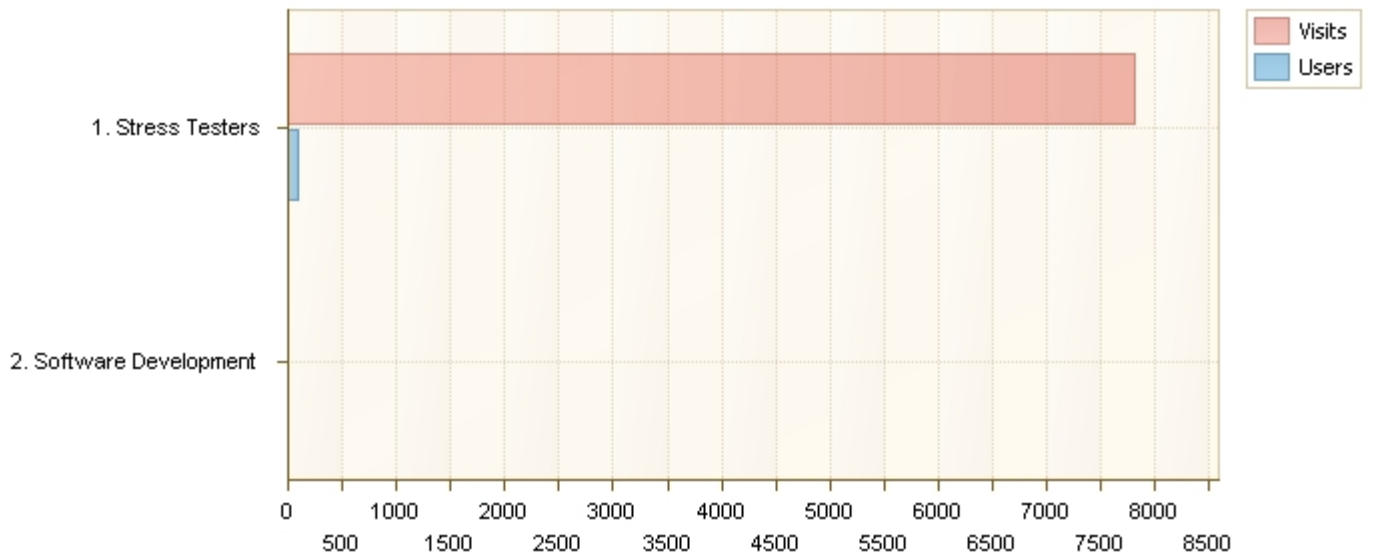

Visits by SharePoint department

Summary of visits and visitors activity by SharePoint departments

Current filters:

Date Range

9/19/2011 - 10/19/2011

Department	Visits	Users	Pageviews	Pages per visit	Avg. length of visit
Stress Testers	7805	100	69513	8.91	00:03:35
Software Development	3	2	21	7.00	07:09:58