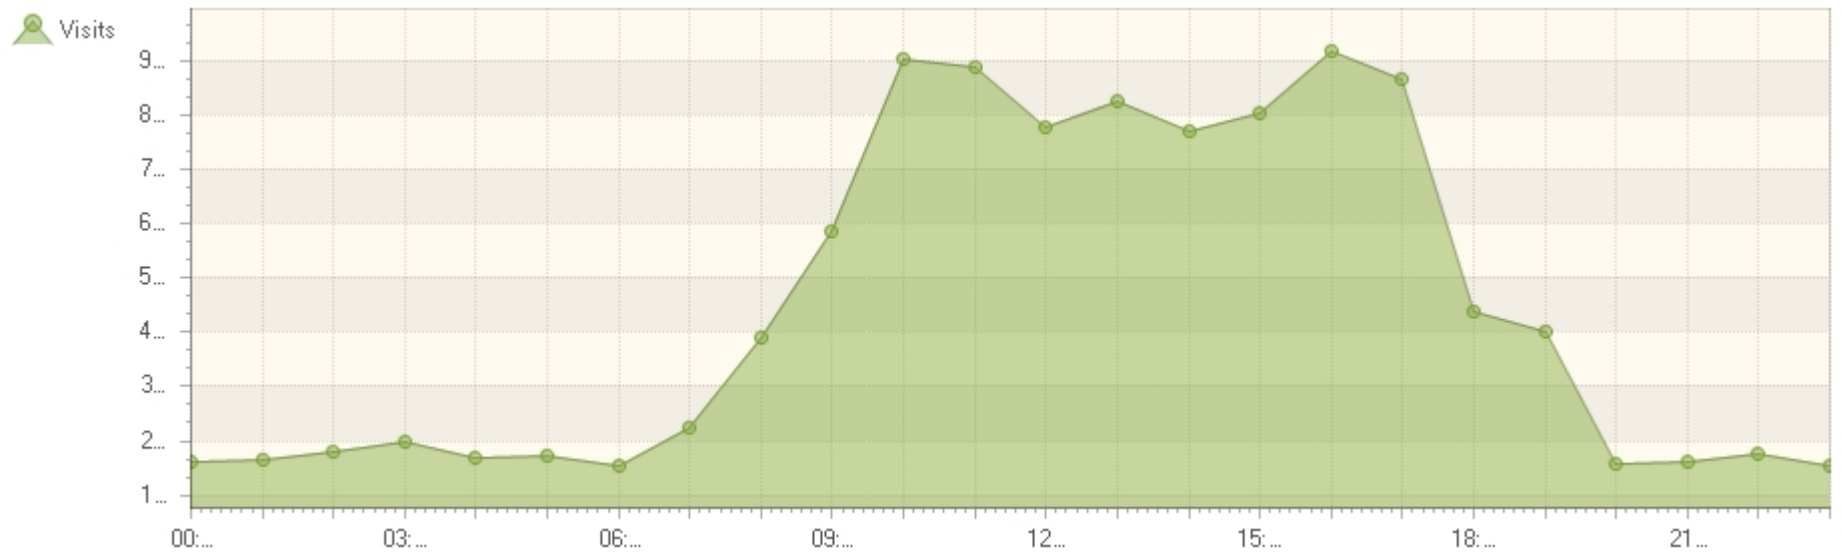

# Visits by hours

This report shows the dynamics of visits by hours

Current filters:

Date Range

10/7/2018 - 11/7/2018

Hour	Visits	Pageviews	Pages per visit	Avg. length of visit
00:00:00	161	244	1.52	00:28:39
01:00:00	164	262	1.60	00:25:56
02:00:00	179	349	1.95	00:22:45
03:00:00	200	339	1.70	00:21:42
04:00:00	169	292	1.73	00:26:40

05:00:00	171	284	1.66	00:26:36
06:00:00	155	218	1.41	00:22:28
07:00:00	223	337	1.51	00:25:55
08:00:00	392	593	1.51	00:20:46
09:00:00	585	933	1.59	00:17:09
10:00:00	903	1377	1.52	01:10:54
11:00:00	887	1311	1.48	00:19:43
12:00:00	779	1078	1.38	00:23:16
13:00:00	824	1186	1.44	00:22:38
14:00:00	772	1120	1.45	00:21:53
15:00:00	804	1097	1.36	00:18:16
16:00:00	919	1443	1.57	00:24:41
17:00:00	866	1200	1.39	00:15:57
18:00:00	438	619	1.41	00:20:53
19:00:00	401	582	1.45	00:17:49
20:00:00	157	237	1.51	00:23:03
21:00:00	161	221	1.37	00:22:42
22:00:00	176	257	1.46	00:24:10
23:00:00	153	221	1.44	00:21:42
	Avg.: 443.29	Total: 15800	Avg.: 1.52	Avg.: 00:24:25