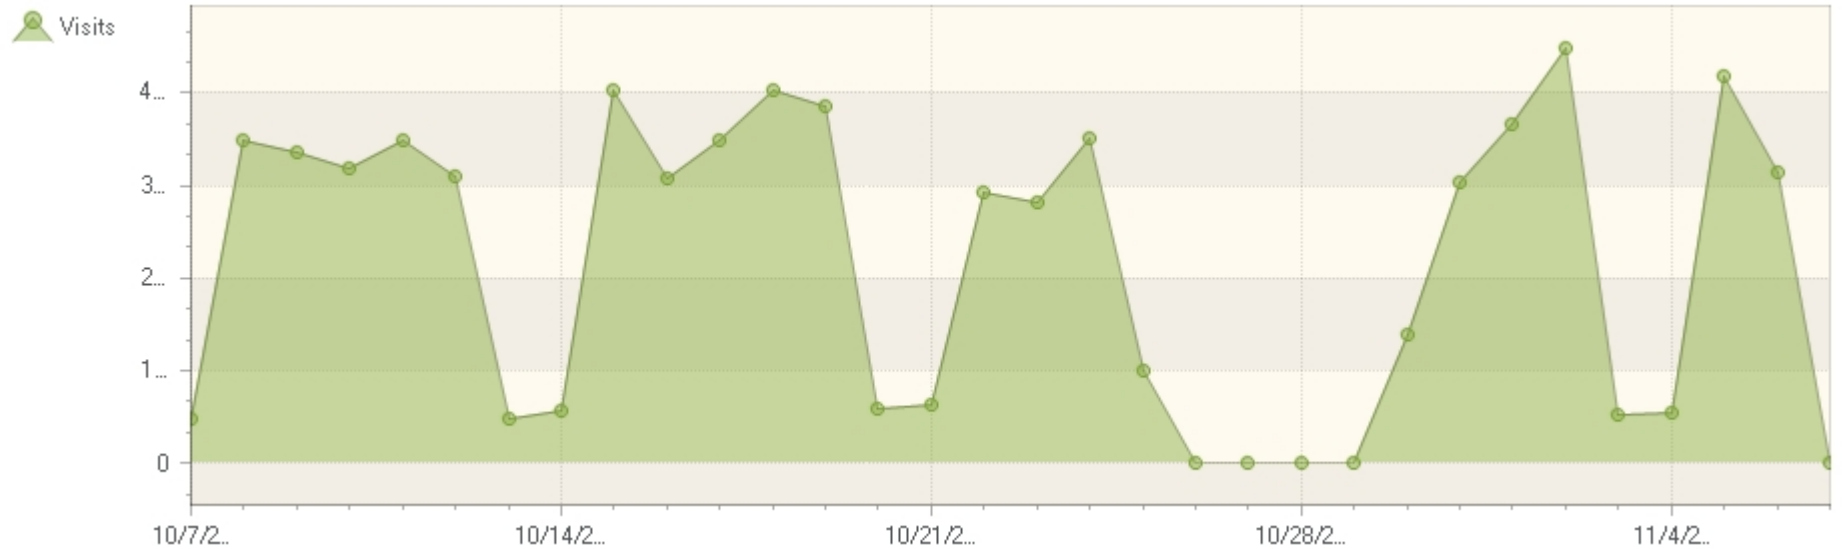

# Visits trend

This report shows the dynamics of visits

Current filters:

Date Range

10/7/2018 - 11/7/2018

Include logons

All logons

Date	Visits	Unique visitors	Returned visitors	Users	Pageviews	Pages per visit	Avg. length of visit
11/7/2018	0	0	0	0	0	0	00:00:00
11/6/2018	315	280	313	277	729	2.31	00:30:58
11/5/2018	419	361	419	361	939	2.24	00:25:50
11/4/2018	54	41	54	41	155	2.87	00:55:26

11/3/2018	53	44	53	45	169	3.19	00:55:29
11/2/2018	449	368	449	368	943	2.10	00:23:27
11/1/2018	366	310	366	310	811	2.22	00:31:31
10/31/2018	304	269	304	269	794	2.61	00:41:29
10/30/2018	139	137	139	137	271	1.95	00:51:54
10/29/2018	0	0	0	0	0	0	00:00:00
10/28/2018	0	0	0	0	0	0	00:00:00
10/27/2018	0	0	0	0	0	0	00:00:00
10/26/2018	0	0	0	0	0	0	00:00:00
10/25/2018	99	93	93	89	321	3.24	08:05:54
10/24/2018	352	302	352	302	734	2.09	00:29:49
10/23/2018	282	249	282	249	695	2.46	00:38:12
10/22/2018	293	261	293	261	721	2.46	00:41:41
10/21/2018	64	49	64	49	151	2.36	00:45:01
10/20/2018	60	46	60	46	148	2.47	00:36:06
10/19/2018	386	337	386	336	883	2.29	00:32:22
10/18/2018	404	342	404	341	897	2.22	00:28:44
10/17/2018	350	304	350	303	903	2.58	00:37:56
10/16/2018	307	268	307	268	683	2.22	00:32:53
10/15/2018	402	326	402	326	728	1.81	00:23:40
10/14/2018	56	40	56	40	133	2.38	00:49:15
10/13/2018	49	43	49	43	129	2.63	01:01:09
10/12/2018	311	272	311	273	872	2.80	00:40:08
10/11/2018	350	300	349	298	769	2.20	00:30:01
10/10/2018	319	278	319	278	730	2.29	00:32:49
10/9/2018	337	293	337	293	687	2.04	00:29:53
10/8/2018	349	297	348	298	690	1.98	00:22:01
10/7/2018	49	42	49	42	115	2.35	00:46:38